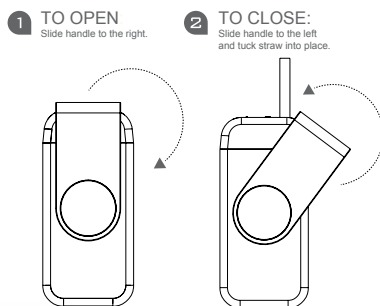

INSTRUCTIONS: