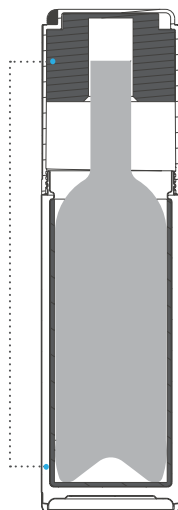

Cushioned interior protects wine from breakage